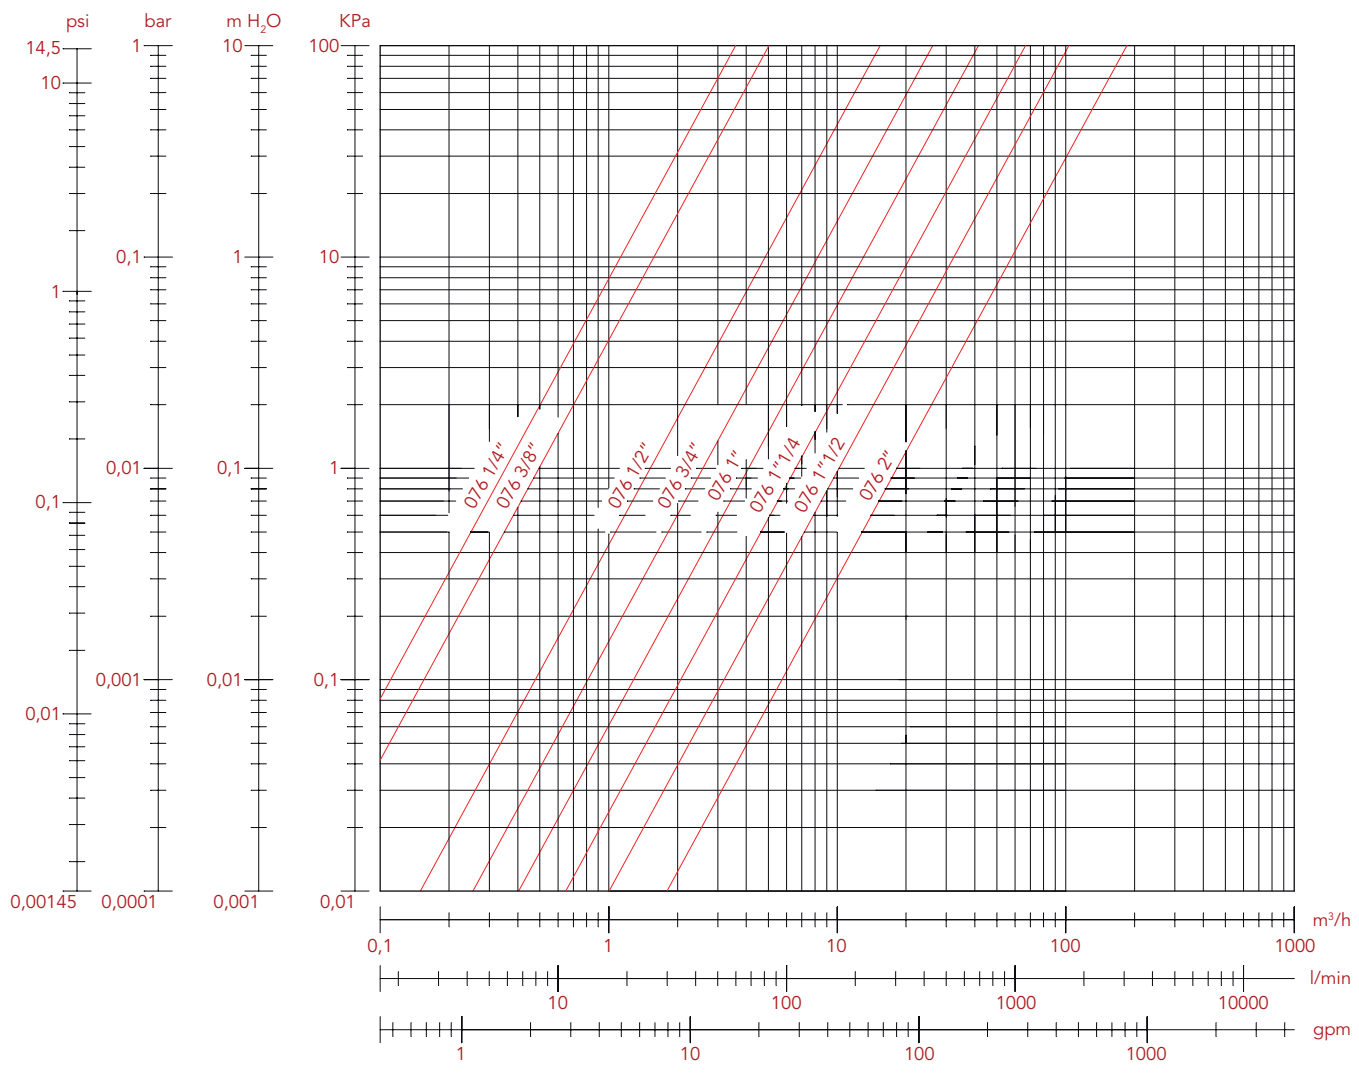

# LOSS WITH WATER DIAGRAM

Art: 076 - 077 - 078 - 079

MISURE	1/4"	3/8"	1/2"	3/4"	1"	1 1/4"	1 1/2"	2"
∅	10	10	15	20	25	32	40	50
Kv	3,45	5,00	15,65	26,26	41,44	63,69	101	169