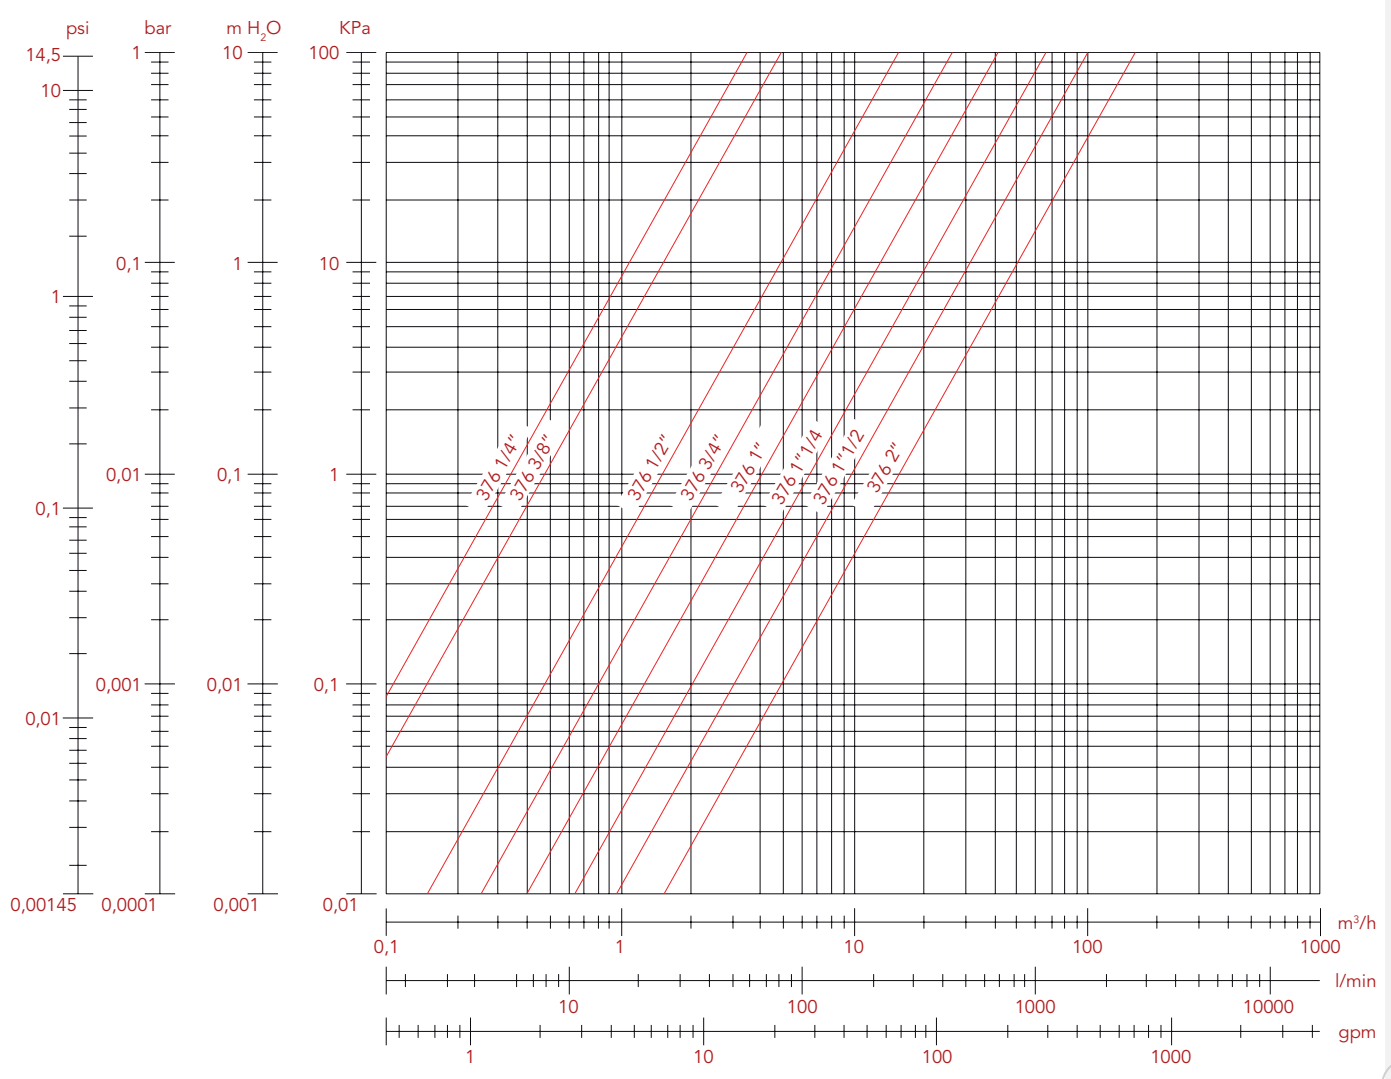

LOSS WITH WATER DIAGRAM

Art: 376 - 377 - 378 - 379

MISURE	1/4"	3/8"	1/2"	3/4"	1"	1 1/4"	1 1/2"	2"
Ø	10	10	15	20	25	32	40	50
Kv	3,21	4,88	15,32	25,96	41,29	63,27	100	167