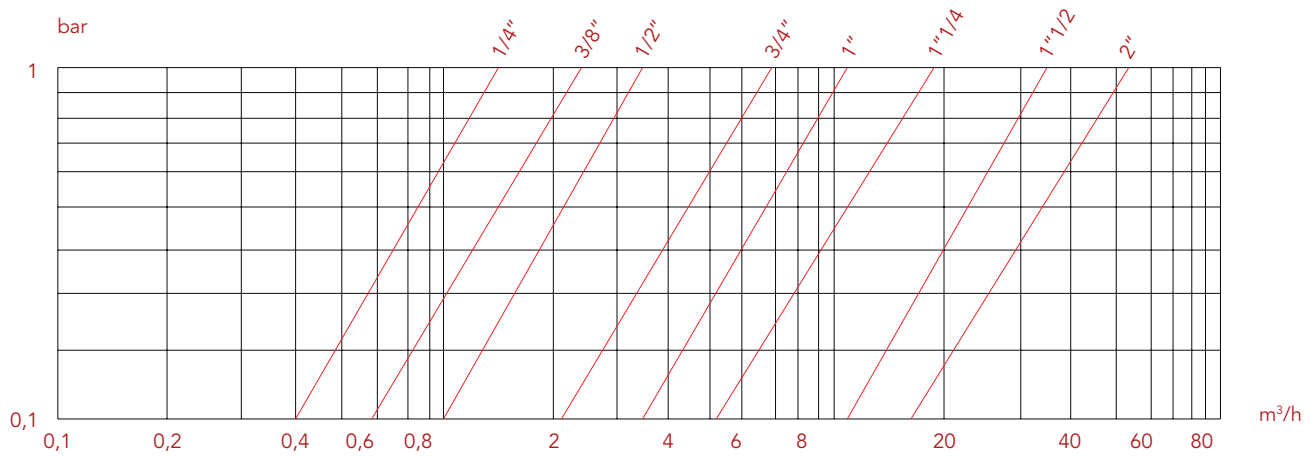

# LOSS WITH WATER DIAGRAM

Art: 128

MISURE	1/4"	3/8"	1/2"	3/4"	1"	1 1/4"	1 1/2"	2"
Kv	1,5	2,5	3,5	7	12	19,5	37	52